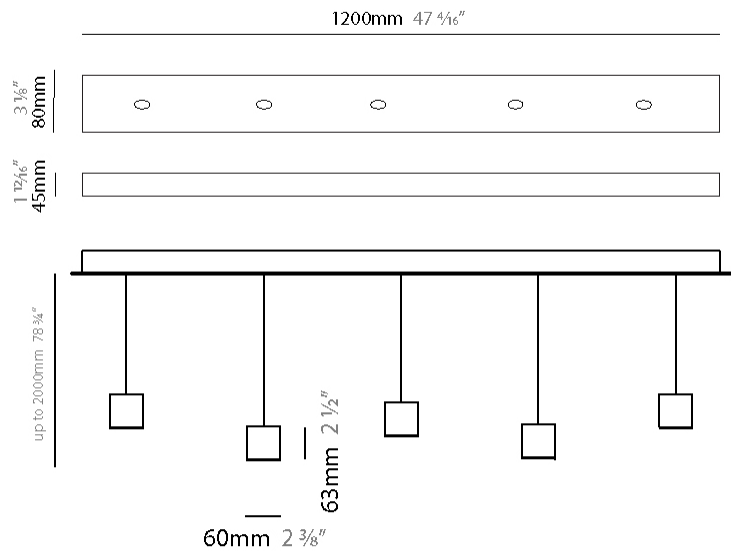

D101471-

base number _____
Finish Options _____

1. To build a product code in our configurator select the specify button on the base model # product page
2. To build a manual product code on this datasheet choose from the options listed below in blue font and add the suffix to the base model #

GENERAL

Series: Match
Subseries: Match 5 Light
Partner: Quasar
Division: Design
Installation: Suspension
Product Type: Pendant
Mounting Location: Ceiling
Light Distribution: Downlight

PHYSICAL

Shape: Rectangle
Length (mm): 1200
Length (in): 47 ¼
Width (mm): 80
Width (in): 3 ⅛
Height (mm): 63
Height (in): 2 ½
Max. Overall Height (mm): 2063
Max. Overall Height (in): 81 ¼
Weight (kg): 4
Weight (lbs): 8.82
Diffuser: Acrylic – See Finish Options
Fixture Finish: RED / ORG / YEL / GRN / LBL / TRA
Fixture Material: Aluminum
Cable Details: 2000mm Cable

ELECTRICAL

Lamp Type: LED
Input Wattage (W): 20
Total Output Wattage (W): 15.5
Dimming: Phase Dimming (120Vac Only)
Driver Included: Yes
Driver Location: Integrated
Driver Type: Constant Current - Universal
Driver Class: Class 2
Input Voltage (V): 120 - 277
Constant Current (MA): 350
Upon Request: (Not included - see components) Integral: Phase dimming @120Vac only

LED

Number of LEDs: 5
Color Temperature (°K): 2700
Max. Delivered Lumen (lm): 1375
CRI: >90 CRI
Lamp Life (hrs): 50000

OPTICAL

RATINGS AND CERTIFICATIONS

Certified By: Certified for North American Standards
IP rating: IP20